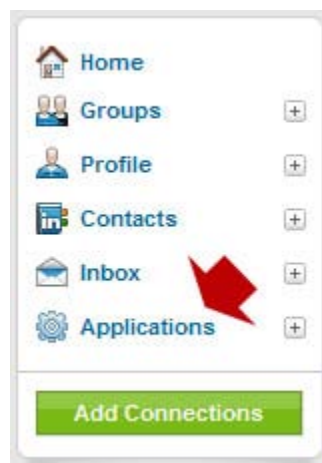

Step 1 – Log In

Log into your LinkedIn account by visiting https://www.linkedin.com/secure/login?trk=hb_signin

The screenshot shows the LinkedIn login interface. At the top, there is a blue header with the text "Sign In to LinkedIn". Below this, there is a white box containing the login form. The form has two input fields: "Email address:" and "Password:". To the right of the password field is a link that says "Forgot password?". Below the input fields is a blue button labeled "Sign In" followed by the text "or Join LinkedIn".

Step 2 – Click on Applications

Click on the applications button on the left hand side menu. This will allow you to choose different applications to install in you LinkedIn account.

Step 3 – Select Application